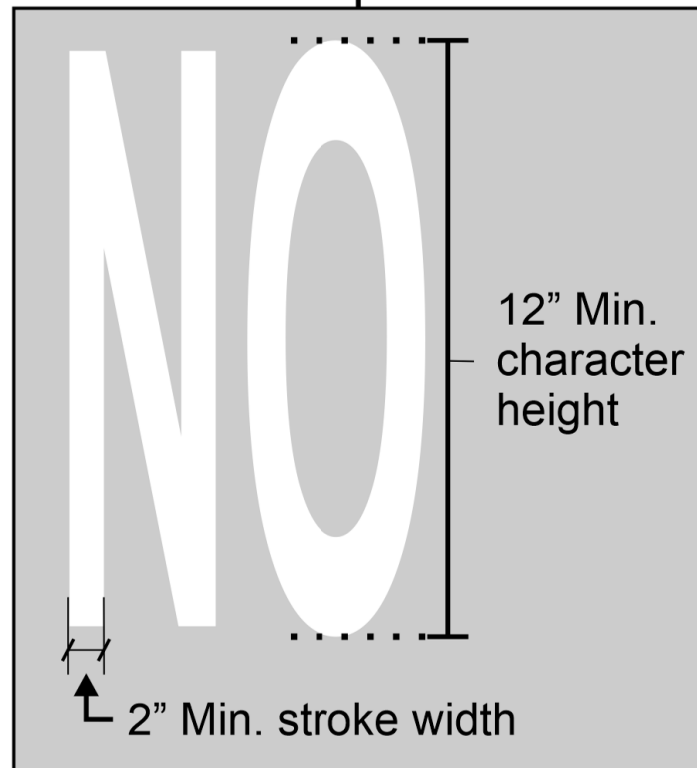

ISA Symbol
now required

The words
"**NO PARKING**"
painted in capital
letters must be
centered in
the access aisle

NO
PARKING

At minimum must include the language "Violators Subject To Fine and Towing" in 1 inch min. high letters.

Note: If it's a separate sign it must be no more than 8 inches below the sign above it.

48" min. to
80" max. above
the parking surface

Sign must be mounted
on pole, wall, or free-
standing board

12" Min.
character
height

2" Min. stroke width